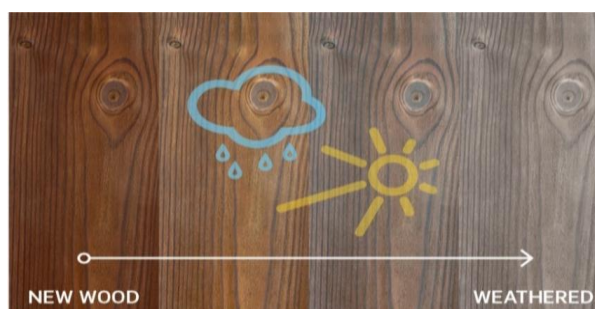

Kebony Character

Kebony Character railing

48 x 73 mm

Product description

Kebony Character products are produced from FSC® certified Scots Pine modified with a bio-based liquid.

The patented Kebony technology permanently alters the wood cell structure to give a unique wood product with outstanding durability and no maintenance needs beyond normal cleaning.

* Due to the Kebony process the dimension of the profile can vary +/-5%. The last 10cm of material can occasionally have more variation than this.

The Kebony technology gives the wood a deep rich brown colour (some natural colour variations will occur and there are possible darker areas as a result of the process). After exposure to sun and rain the wood will develop a natural silver-gray patina where surface cracks and checks may appear, this is a natural development and will not influence the performance and durability of the wood.