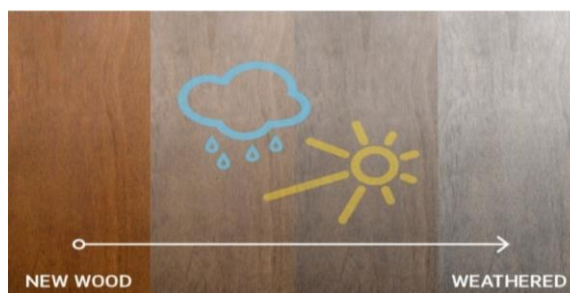

Kebony Clear RAP terrace smooth w/side slits

22 x 120 mm

Product description

Kebony Clear Radiata products are produced from FSC® certified Radiata Pine modified with a bio-based liquid.

The patented Kebony technology permanently alters the wood cell structure to give a unique wood product with outstanding durability and no maintenance needs beyond normal cleaning.

Kebony Clear Radiata products have a primarily clear front surface and are treated through the board.

Quality and appearance upon delivery

Profile	Rectangular with smooth surface
Dimension	22 x 120 mm
Standard length(s)	3,0 - 3,6 - 4,2 - 4,8 m. For availability and possible alternative lengths please contact your Kebony representative or our local Kebony trade partner.
Knots/Pitch pockets	Maybe visible and are a natural occurrence in wood
Cupping	Max 1 % of width
Crook	3-3,6 m: max 10 mm; 4,2-4,8 m: max 13 mm
Moisture	4-8 %
Cracks	Surface cracks and checks maybe visible
Wane	May occur on the back
NOTE	There may be defects on the back side. These will not affect the technical quality of the product.

The Kebony technology gives the wood a deep rich brown colour (some natural colour variations will occur and there are possible darker areas as a result of the process). After exposure to sun and rain the wood will develop a natural silver-gray patina where surface cracks and checks may appear, this is a natural development and will not influence the performance and durability of the wood.