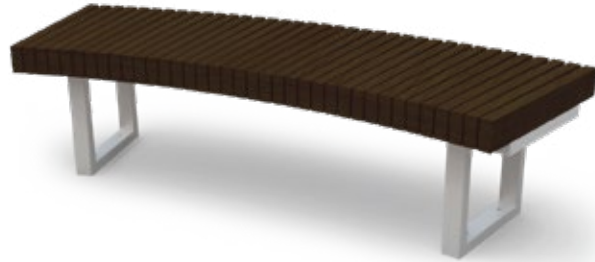

Radius Bench

- Hot-Dipped Galvanized Steel Frame
- Anchor side-by-side to form full bench
- Create different patterns by reversing bench positions

Section

Length: 75 ¼"

Width: 24"

Height: 19"

Full Bench (5 Sections)

Bench Length: 378 ½"

Length: 278 ⅝"

Depth: 113 ⅝"

Radius: 150°

Standard Bench (6' Bench)

- Sandblasted, Primed & Powder Coated
- Stainless Steel Anchor Feet
- Popular Powder Coating Colors

Length*: 60" - 84"

Width: 22 ½"

Height: 32 ⅜"

*lengths outside this range considered custom

Backless Bench

- Sandblasted, Primed & Powder Coated
- Stainless Steel Anchor Feet
- Popular Powder Coating Colors

Length*: 36" - 84"

Width: 19"

Height: 18 1/2"

*lengths outside this range considered custom

Picnic Table + Swivel Chairs

- Sandblasted, Primed & Powder Coated
- 2 1/2" Diameter Umbrella Hole w/ Umbrella Base
- Chairs mounted on swivel bases
- Stainless Steel Foot Spacers
- Stainless Steel Anchor Tabs
- Ships fully assembled and ready to anchor
- Popular Powder Coating Colors