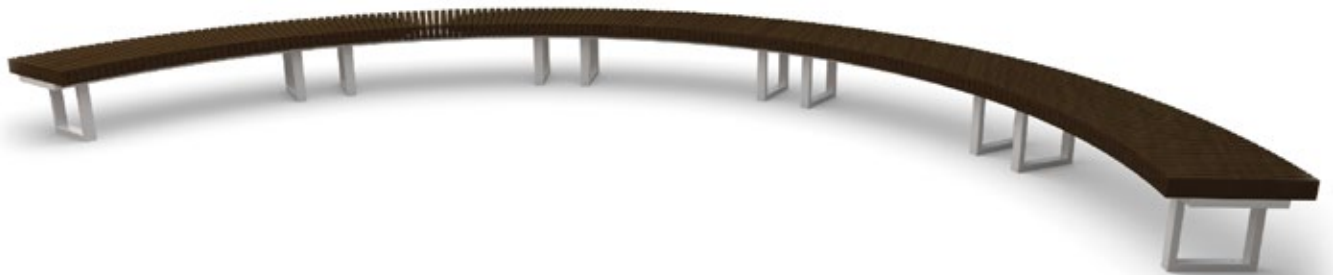

Radius Bench

- Hot-Dipped Galvanized Steel Frame
- Anchor side-by-side to form full bench
- Create different patterns by reversing bench positions

Section

Length: 75 ¼"

Width: 24"

Height: 19"

Full Bench (5 Sections)

Bench Length: 378 ½"

Length: 278 ⅝"

Depth: 113 ⅝"

Radius: 150°

Standard Bench (6' Bench)

- Sandblasted, Primed & Powder Coated
- Stainless Steel Anchor Feet
- Popular Powder Coating Colors

Length*: 60" - 84"

Width: 22 ½"

Height: 32 ⅜"

*lengths outside this range considered custom

Backless Bench

- Sandblasted, Primed & Powder Coated
- Stainless Steel Anchor Feet
- Popular Powder Coating Colors

Length*: 36" - 84"

Width: 19"

Height: 18 1/2"

*lengths outside this range considered custom

Picnic Table + Swivel Chairs

- Sandblasted, Primed & Powder Coated
- 2 1/2" Diameter Umbrella Hole w/ Umbrella Base
- Chairs mounted on swivel bases
- Stainless Steel Foot Spacers
- Stainless Steel Anchor Tabs
- Ships fully assembled and ready to anchor
- Popular Powder Coating Colors